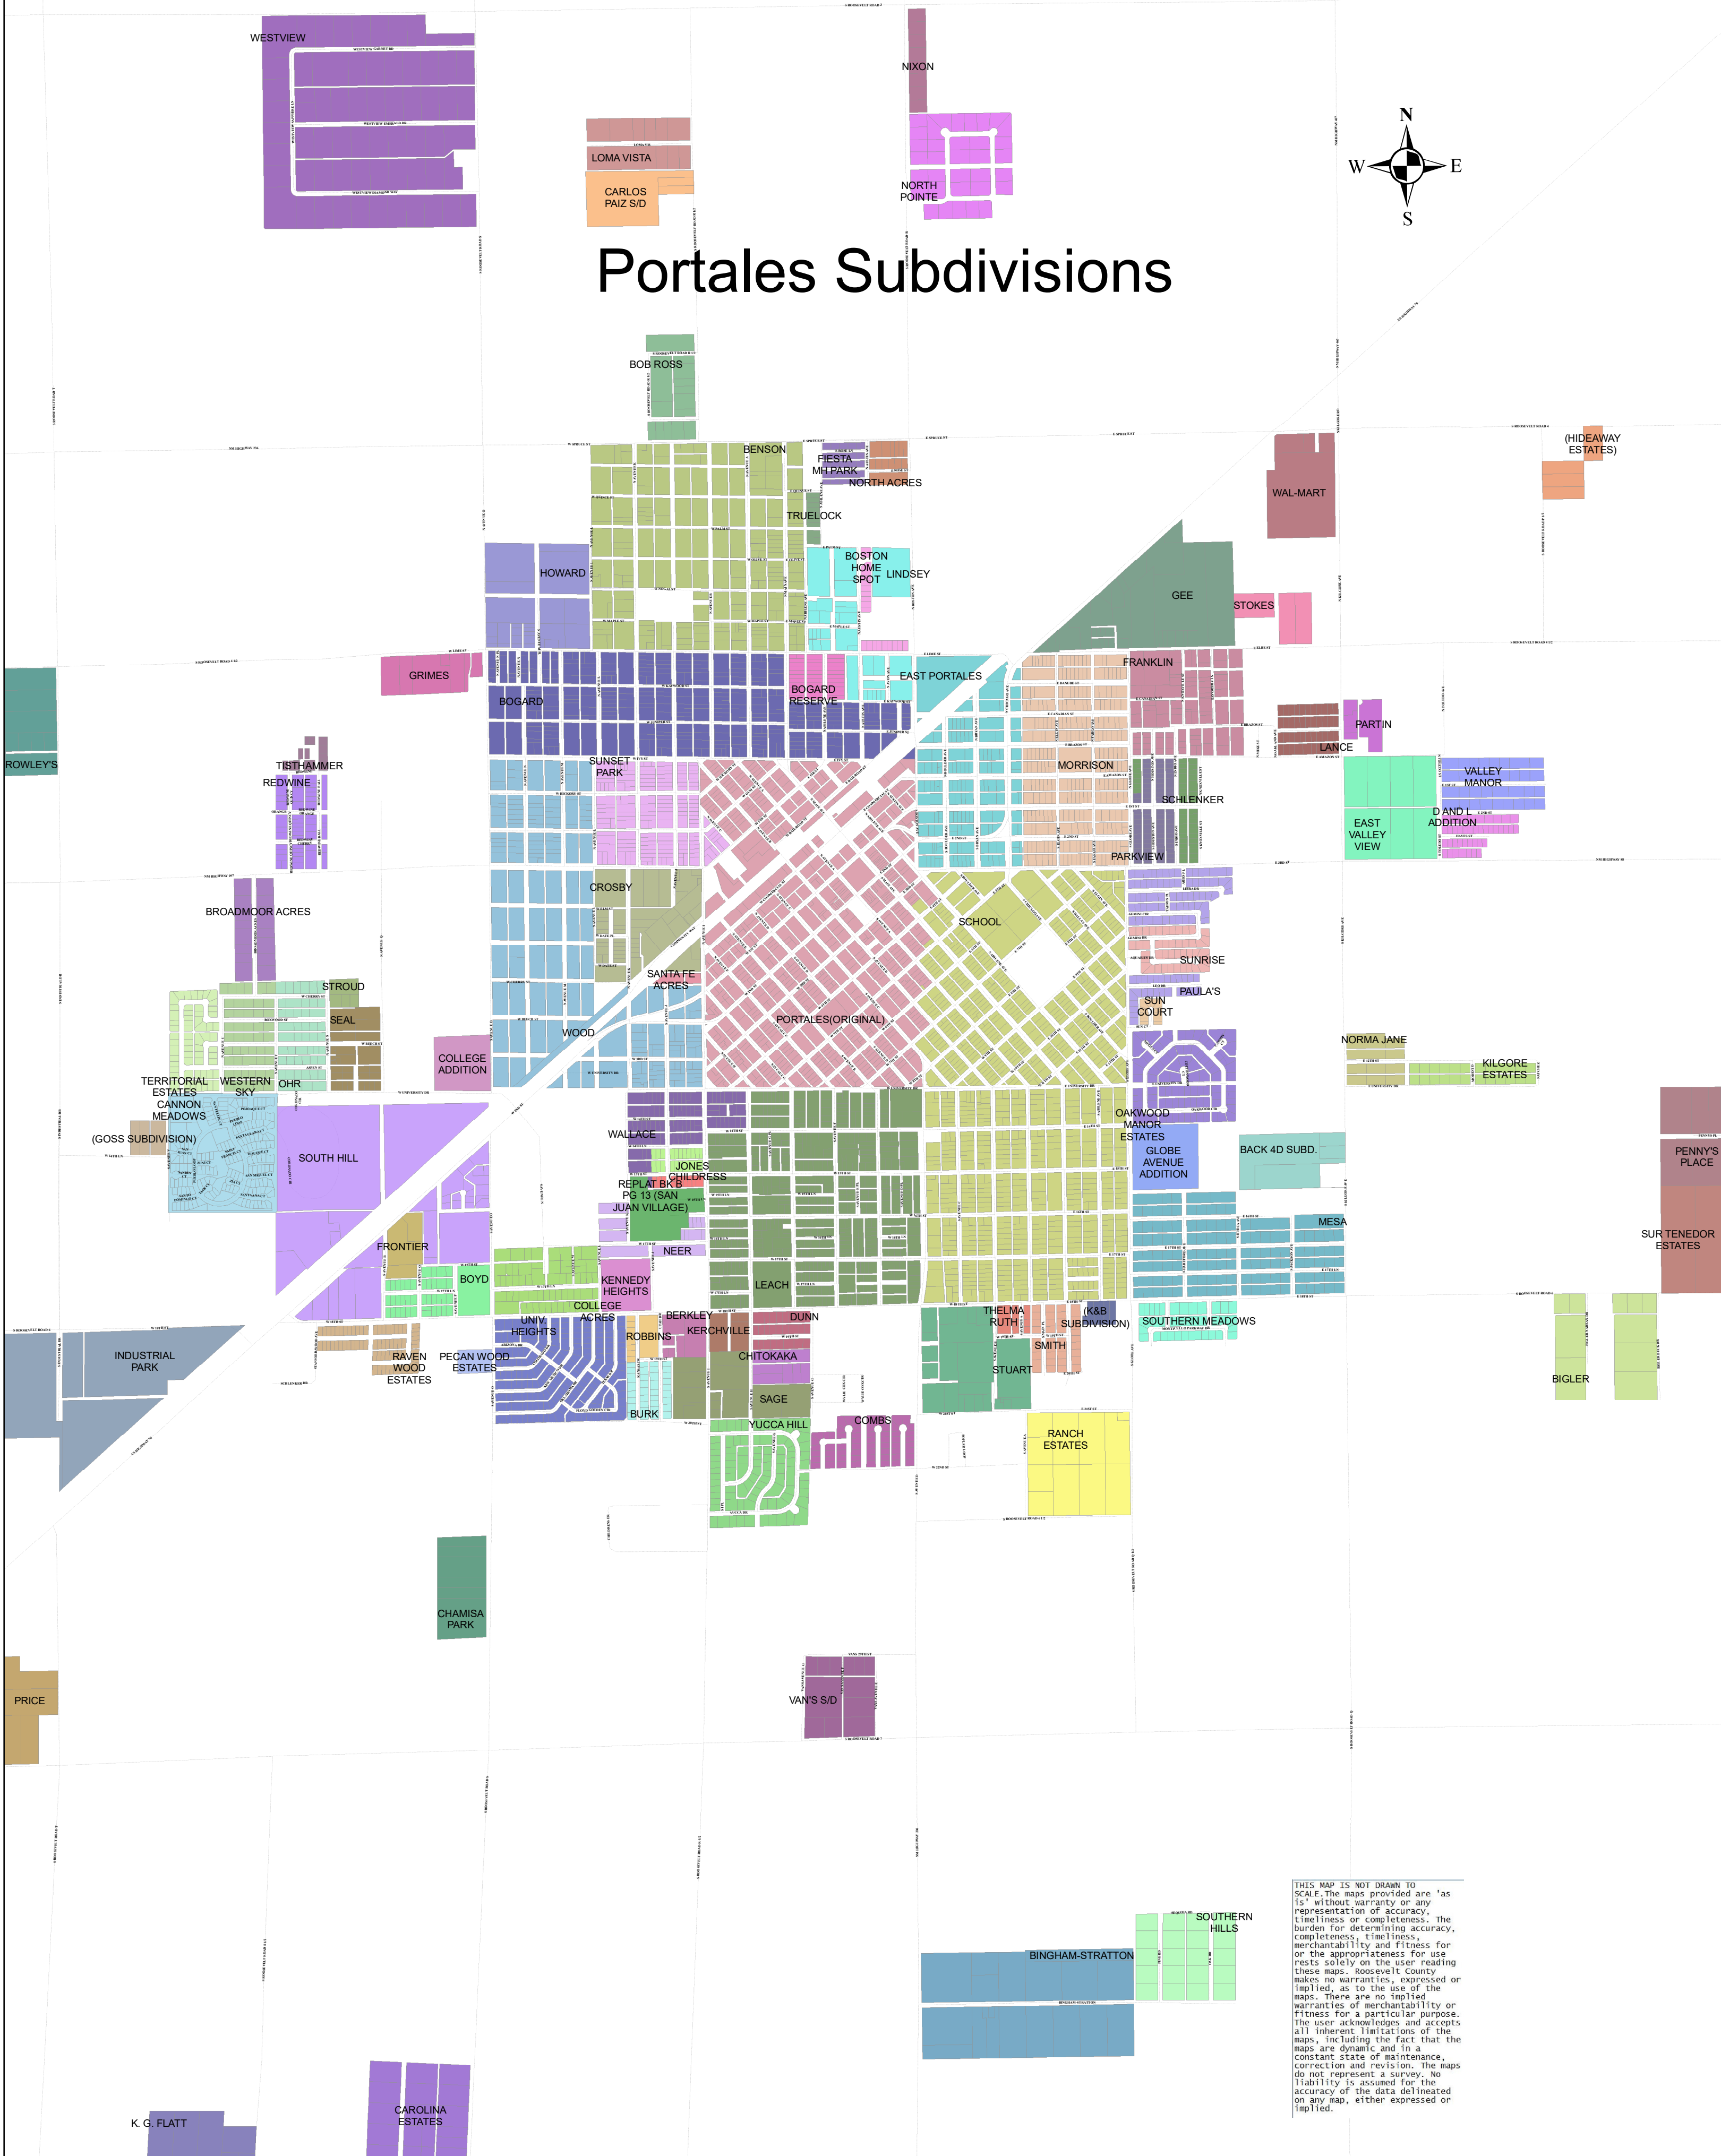

Portales Subdivisions

K. G. FLATT

CAROLINA ESTATES

BINGHAM-STRATTON

SOUTHERN HILLS

PENNY'S PLACE

SUR TENEROR ESTATES

BIGLER

NORMA JANE

KILGORE ESTATES

BACK 4D SUBD.

MESA

SOUTHERN MEADOWS

GLOBE AVENUE ADDITION

OAKWOOD MANOR ESTATES

SUN COURT

PAULA'S COURT

SUNRISE

SCHLENKER

MORRISON

PARKVIEW

EAST PORTALES

FRANKLIN

STOKES

GEE

WAL-MART

(HIDEAWAY ESTATES)

PARTIN

LANCE

VALLEY

D AND L ADDITION

EAST VALLEY VIEW

VAN'S S/D

COMBS

YUCCA HILL

SAGE

CHITOKAKA

DUNN

KERCHVILLE

BERKLEY

ROBBINS

UNIV. HEIGHTS

ACRES

COLLEGE ADDITION

KENNEDY HEIGHTS

BOYD

FRONTIER

SOUTH HILL

INDUSTRIAL PARK

GOSS SUBDIVISION

CANNON MEADOWS

WESTERN SKY

OHR

SEAL

STROUD

BROADMOOR ACRES

REPLAT B&B PG 13 (SAN JUAN VILLAGE)

JONES

CHILDRESS

WALLACE

NEER

LEACH

THELMA RUTH

SMITH

(K&B) SUBDIVISION

STUART

STUART

STUART

STUART

STUART

STUART

STUART

ROWLEY'S

REDWINE

TISHAMMER

GRIMES

BOGARD

SUNSET PARK

CROSBY

SANTA FE ACRES

WOOD

PORTALES (ORIGINAL)

SCHOOL

HOWARD

BENSON

TRULOCK

FIESTA MILPARK

NORTH ACRES

BOSTON HOME SPOT

LINDSEY

BOGARD RESERVE

EAST PORTALES

FRANKLIN

STOKES

GEE

WAL-MART

(HIDEAWAY ESTATES)

WESTVIEW

CARLOS PAIZ S/D

LOMA VISTA

NORTH POINT

BOB ROSS

HOWARD

BENSON

TRULOCK

FIESTA MILPARK

NORTH ACRES

BOSTON HOME SPOT

LINDSEY

BOGARD RESERVE

EAST PORTALES

FRANKLIN

STOKES

GEE

WAL-MART

(HIDEAWAY ESTATES)

PARTIN

LANCE

VALLEY

D AND L ADDITION

EAST VALLEY VIEW

(HIDEAWAY ESTATES)

PRICE

INDUSTRIAL PARK

FRONTIER

SOUTH HILL

BOYD

UNIV. HEIGHTS

ACRES

COLLEGE ADDITION

KENNEDY HEIGHTS

BOYD

FRONTIER

SOUTH HILL

INDUSTRIAL PARK

GOSS SUBDIVISION

CANNON MEADOWS

WESTERN SKY

OHR

SEAL

STROUD

BROADMOOR ACRES

REPLAT B&B PG 13 (SAN JUAN VILLAGE)

JONES

CHILDRESS

WALLACE

NEER

FRONTIER

SOUTH HILL

BOYD

UNIV. HEIGHTS

ACRES

COLLEGE ADDITION

KENNEDY HEIGHTS

BOYD

FRONTIER

SOUTH HILL

INDUSTRIAL PARK

GOSS SUBDIVISION

CANNON MEADOWS

WESTERN SKY

OHR

SEAL

STROUD

BROADMOOR ACRES

REPLAT B&B PG 13 (SAN JUAN VILLAGE)

JONES

CHILDRESS

WALLACE

NEER

LEACH

THELMA RUTH

GOSS SUBDIVISION

CANNON MEADOWS

WESTERN SKY

OHR

SEAL

STROUD

BROADMOOR ACRES

REPLAT B&B PG 13 (SAN JUAN VILLAGE)

JONES

CHILDRESS

WALLACE

NEER

LEACH

THELMA RUTH

SMITH

(K&B) SUBDIVISION

STUART

STUART

STUART

STUART

STUART

STUART

STUART

STUART

STUART

BROADMOOR ACRES

STROUD

SEAL

WESTERN SKY

OHR

SEAL

STROUD

BROADMOOR ACRES

REPLAT B&B PG 13 (SAN JUAN VILLAGE)

JONES

CHILDRESS

WALLACE

NEER

LEACH

THELMA RUTH

SMITH

(K&B) SUBDIVISION

STUART

STUART

STUART

STUART

STUART

STUART

STUART

STUART

ROWLEY'S

REDWINE

TISHAMMER

GRIMES

BOGARD

SUNSET PARK

CROSBY

SANTA FE ACRES

WOOD

PORTALES (ORIGINAL)

SCHOOL

HOWARD

BENSON

TRULOCK

FIESTA MILPARK

NORTH ACRES

BOSTON HOME SPOT

LINDSEY

BOGARD RESERVE

EAST PORTALES

FRANKLIN

STOKES

GEE

WAL-MART

(HIDEAWAY ESTATES)

WESTVIEW

CARLOS PAIZ S/D

LOMA VISTA

NORTH POINT

BOB ROSS

HOWARD

BENSON

TRULOCK

FIESTA MILPARK

NORTH ACRES

BOSTON HOME SPOT

LINDSEY

BOGARD RESERVE

EAST PORTALES

FRANKLIN

STOKES

GEE

WAL-MART

(HIDEAWAY ESTATES)

PARTIN

LANCE

VALLEY

D AND L ADDITION

EAST VALLEY VIEW