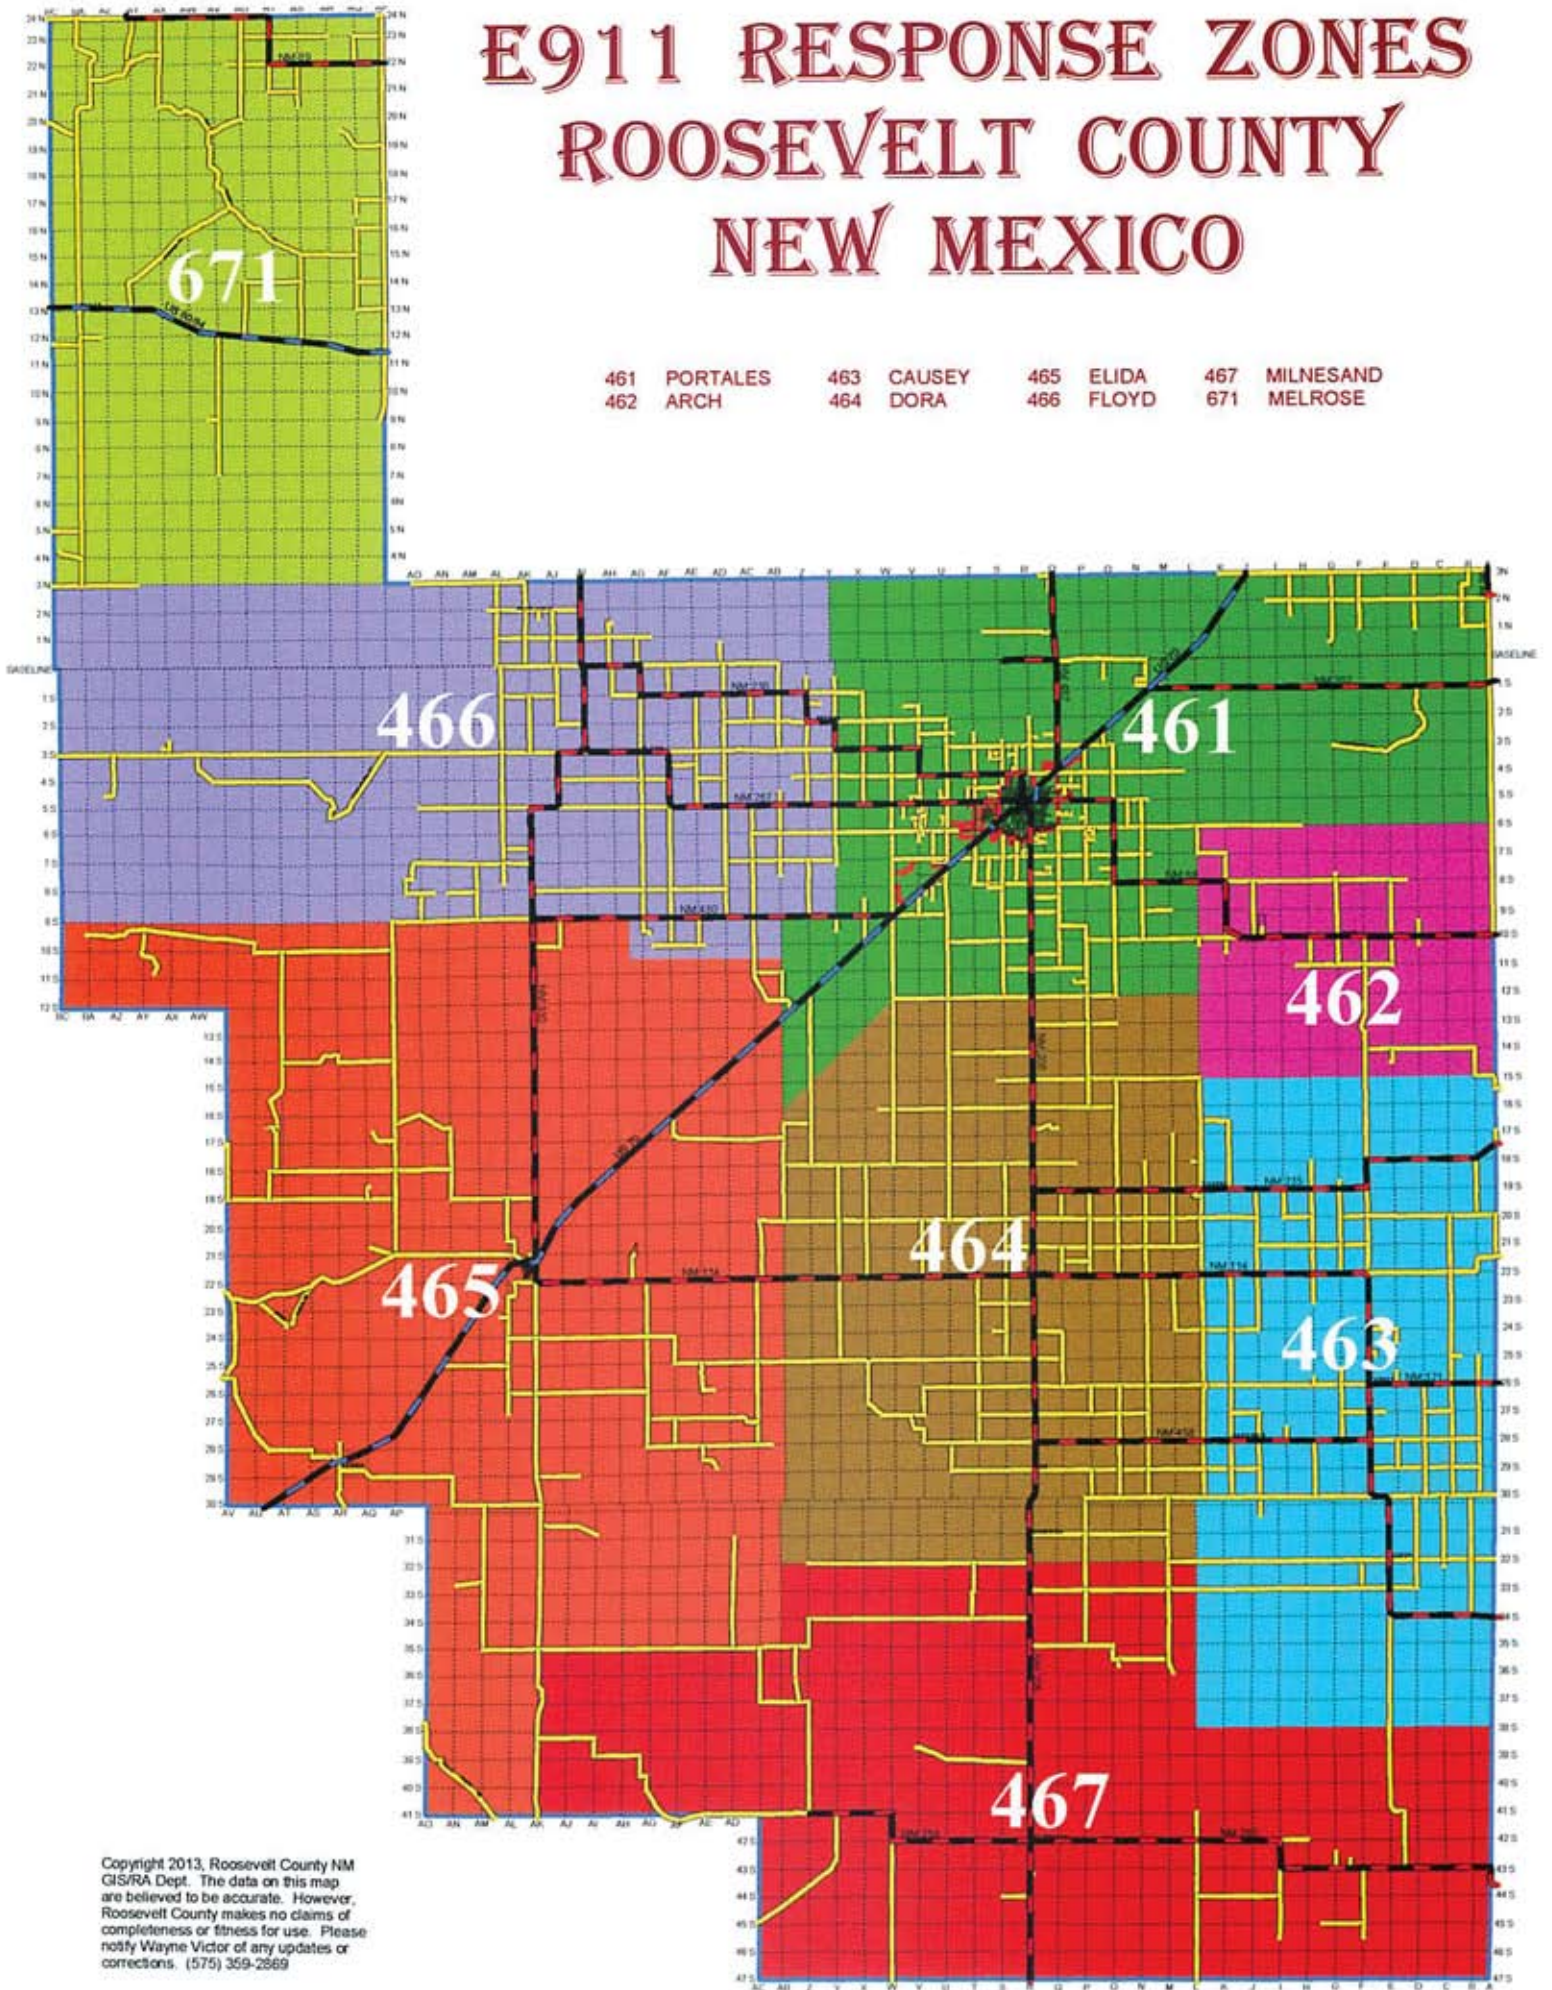

E911 RESPONSE ZONES ROOSEVELT COUNTY NEW MEXICO

461	PORTALES	463	CAUSEY	465	ELIDA	467	MILNESAND
462	ARCH	464	DORA	466	FLOYD	671	MELROSE

Copyright 2013, Roosevelt County NM
GIS/RA Dept. The data on this map
are believed to be accurate. However,
Roosevelt County makes no claims of
completeness or fitness for use. Please
notify Wayne Victor of any updates or
corrections. (575) 359-2869