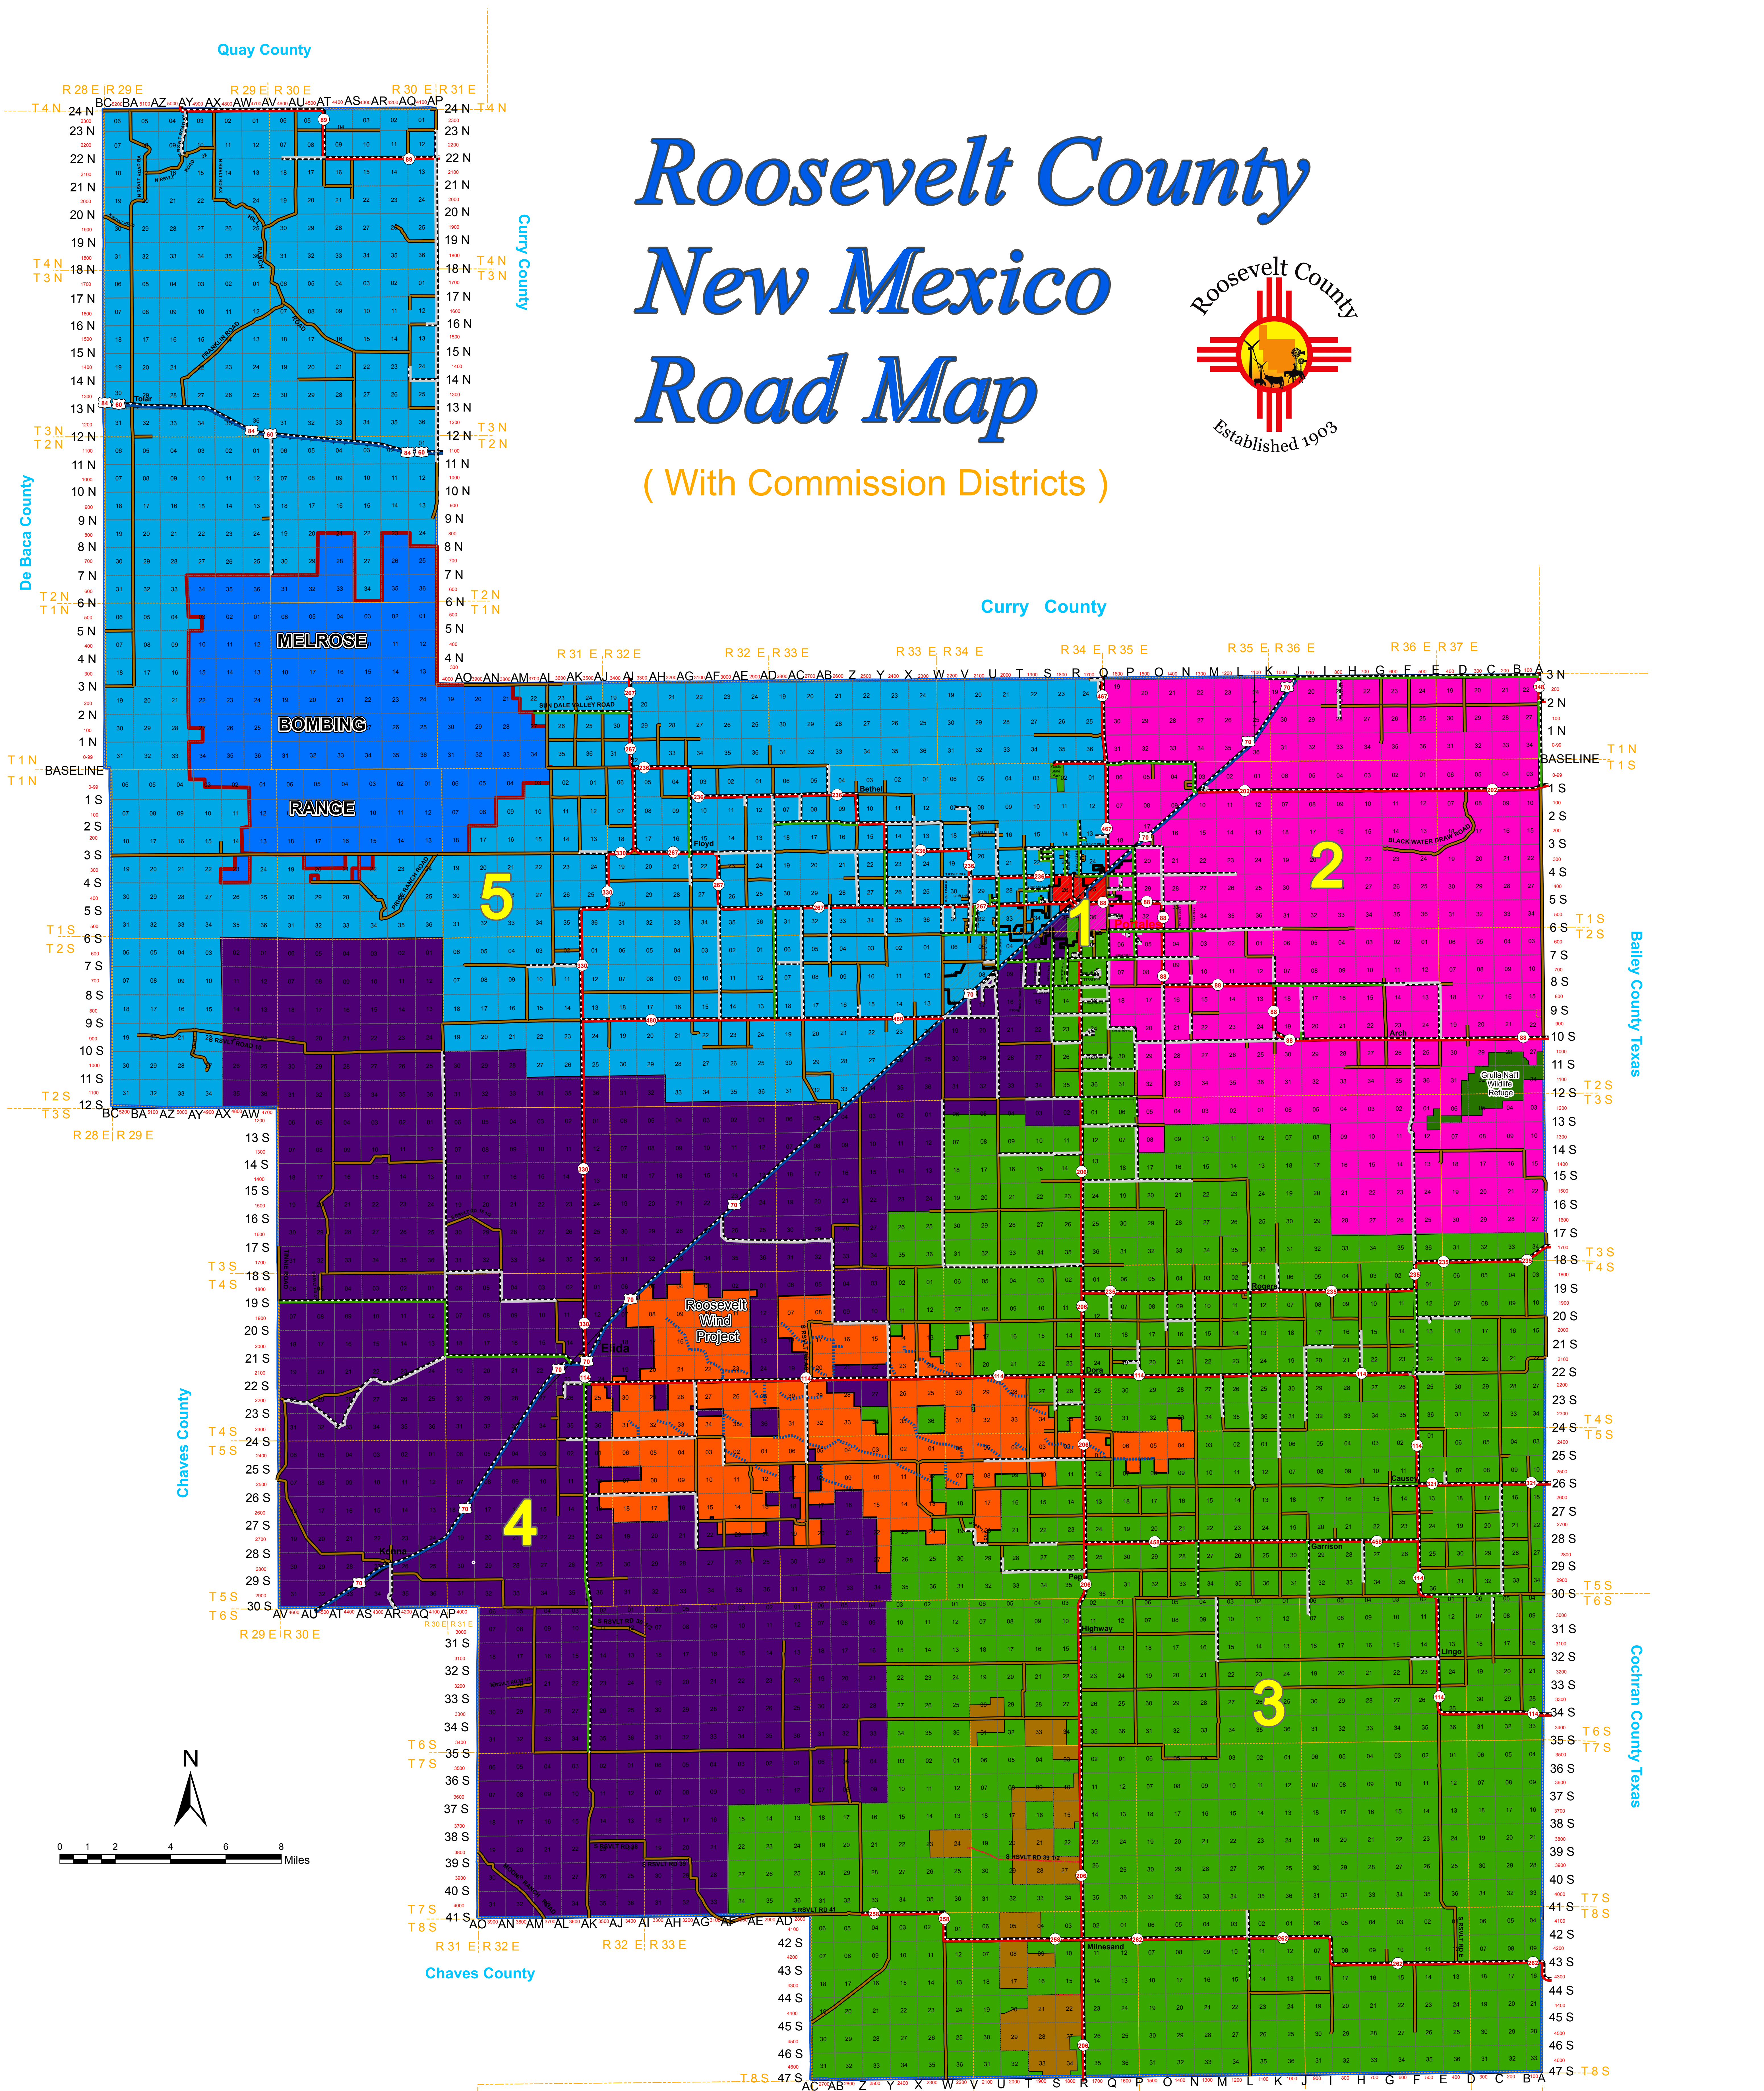

Roosevelt County New Mexico Road Map

(With Commission Districts)

Copyright 2019, Roosevelt County, NM
GIS/RA Dept. The data on this map
are not believed to be accurate.
However, Roosevelt County make no claims of
completeness or fitness for use.
Please call Johnny Montiel 575-356-2869
with any correction or updates.

- US Highways
- NM_Highways
- County_Chipseal_Roads
- County_Galiche_Roads
- NM_Highways
- US_Highways
- COUNTY ROAD
- NON-COUNTY MAINTAINED ROAD
- ROAD CORRIDOR/NO PUBLIC ACCESS
- Railroad
- Wind_Boundary
- Grulla Nat'l Wildlife Refuge
- Oasis
- Bombing Range
- Roosevelt Boundary
- NatureConserv
- comdis5
- comdis4
- comdis3
- comdis2
- comdis1
- City Limits